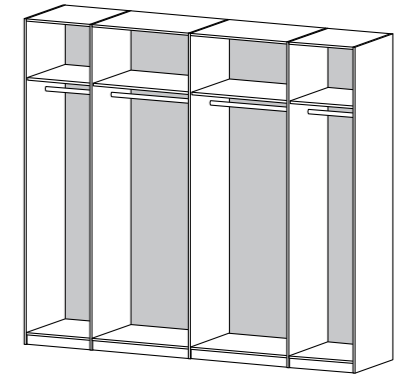

20001/156 Cabinet

244 x 58 x 199.4 cm
96.1 x 22.8 x 78.5"

20001/63 Cabinet

244 x 58 x 218.6 cm
96.1 x 22.8 x 86.1"

20001/164 Cabinet

244 x 58 x 237.8 cm
96.1 x 22.8 x 93.6"

For sliding doors
Colours: 49 - ak