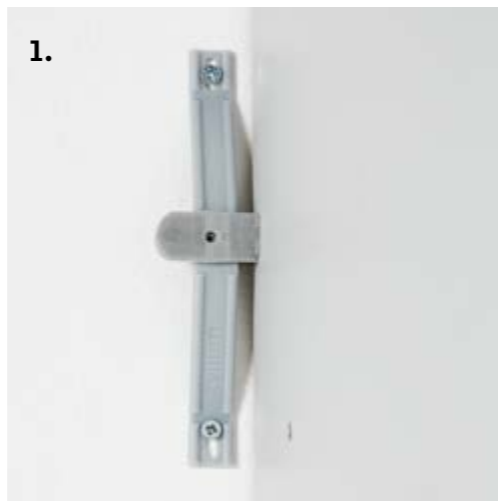

# SMARTMOUNT MAKES assembly quick and easy

**1.** SmartMount is mounted from the front on the side of the wardrobe and secured to the wall before inserting the rear wardrobe panel.

**2.** The rear panel is easily inserted into the groove at the top and bottom of the wardrobe. The dowel helps to make the operation even easier.