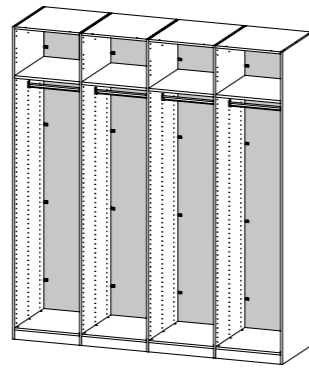

20001/189 Cabinet

195.5 x 58 x 199.4 cm
77 x 22.8 x 78.5"

20001/72 Cabinet

195.5 x 58 x 218.6 cm
77 x 22.8 x 86.1"

20001/190 Cabinet

195.5 x 58 x 237.8 cm
77 x 22.8 x 93.6"

For hinged and sliding doors
Colours: 49 - ak

48.5 x 58 x 199.4 cm
19.1 x 22.8 x 78.5"

2000110 Add on

48.5 x 58 x 218.6 cm
19.1 x 22.8 x 86.1"

20001137 Add on

48.5 x 58 x 237.8 cm
19.1 x 22.8 x 93.6"

Colour: 59