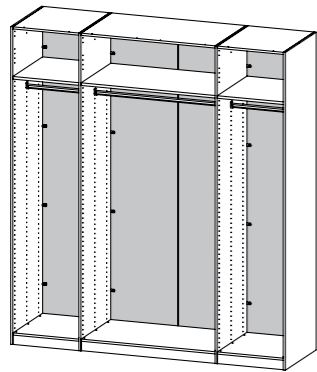

CABINETS AND ADD ON

20001/167 Cabinet

195.5 x 58 x 199.4 cm
77 x 22.8 x 78.5"

20001/71 Cabinet

195.5 x 58 x 218.6 cm
77 x 22.8 x 86.1"

20001/188 Cabinet

195.5 x 58 x 237.8 cm
77 x 22.8 x 93.6"

For hinged doors
Colours: 49 - ak